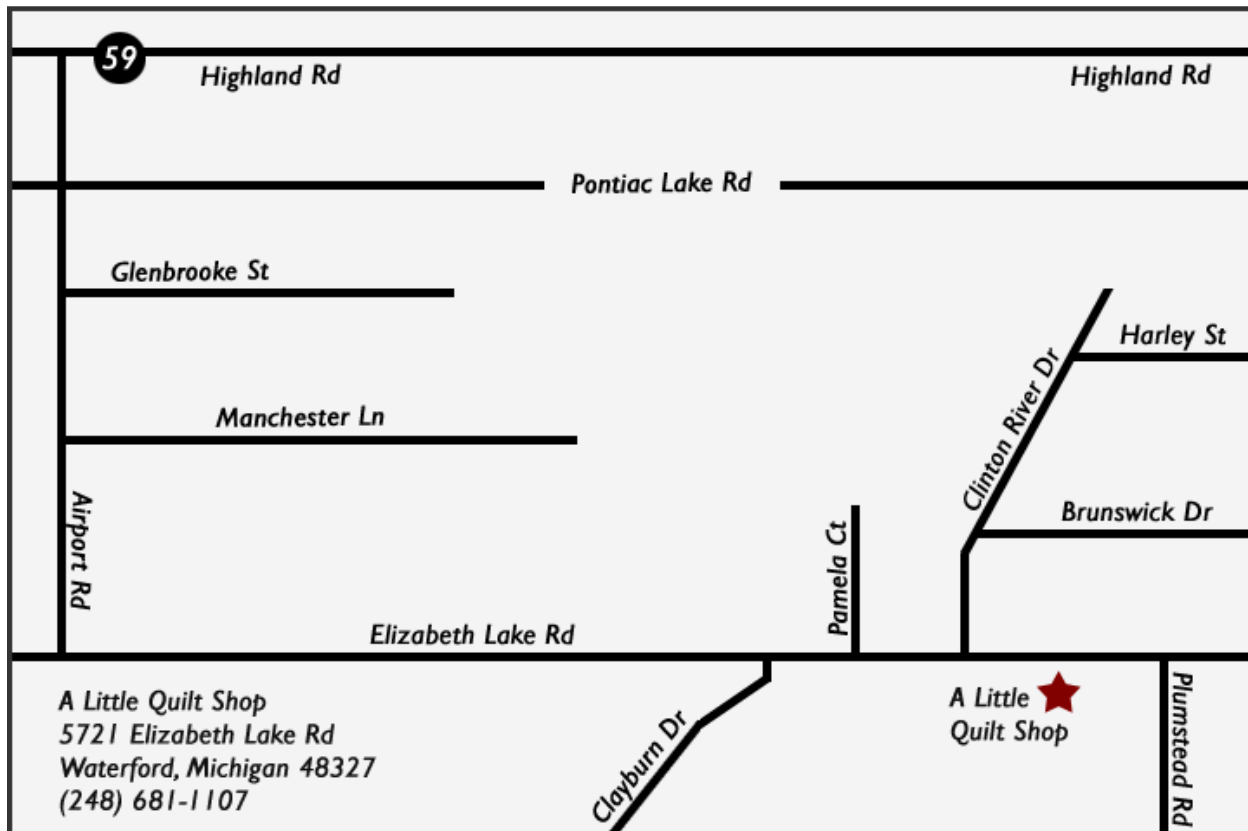

## Directions to A Little Quilt Shop

Travel West on Highland Road (M-59)  
Turn left onto Airport Road  
Head South on Airport Road to Elizabeth Lake Road  
Turn left onto Elizabeth Lake Road  
Head East to 5721 Elizabeth Lake Road  
Turn right into A Little Quilt Shop parking lot.